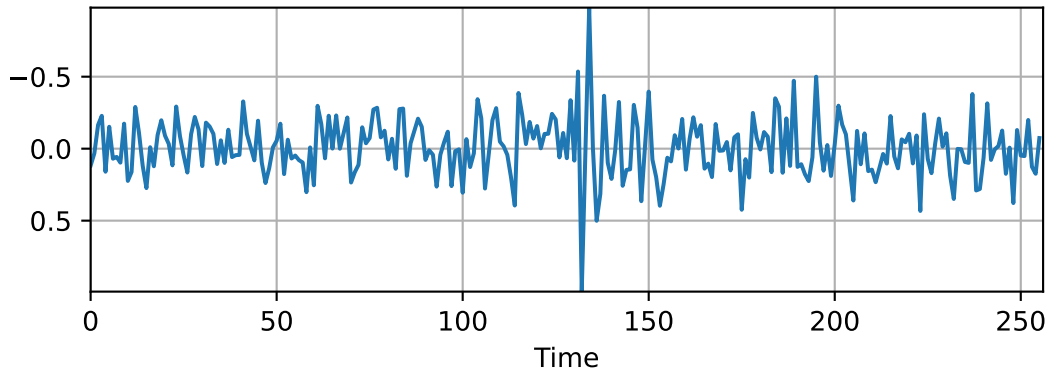

Noisy Transient Signal

Energy spectrum of noisy transient signal